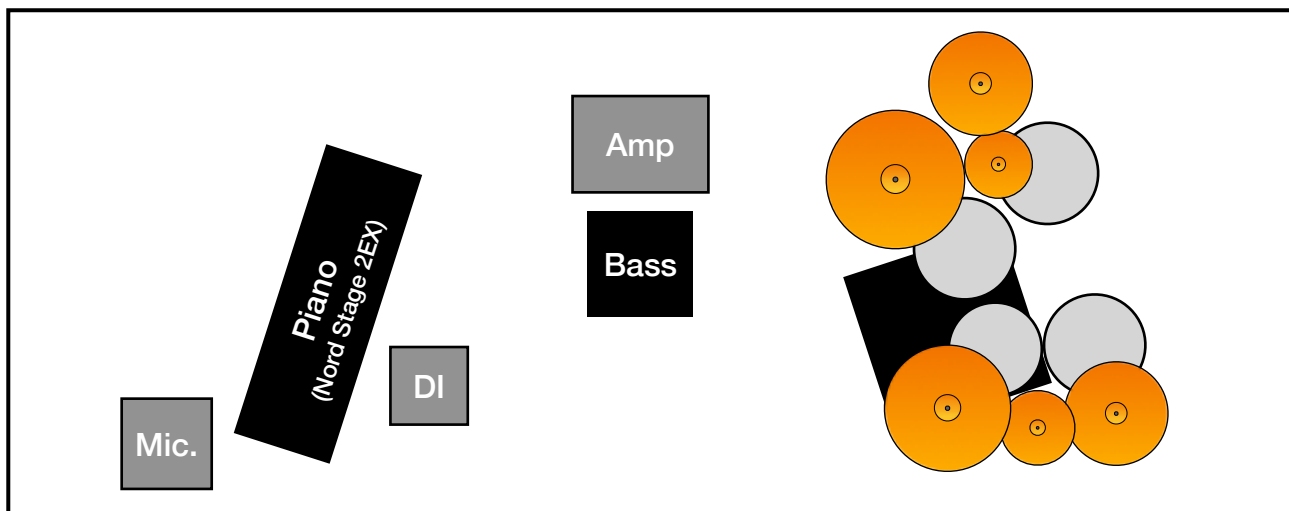

LÉVINOQUE

Stagerider 2023

FRONT

Inputs		Outputs	
1	Kick in	1	In Ear-Monitor Drums
2	Kick on	2	
3	Snare	3	In Ear-Monitor Piano
4	HiHat	4	
5	Tom 1	5	In Ear-Monitor Bass
6	Tom 2	6	
7	Tom 3		
8	OVH L		
9	OVH R		
10	Bass Amp Direct		
11	Bass Amp Mic.		
12	Piano DI L		
13	Piano DI R		
14	Talk Mic.		
15	Backing Track Klick		
16	Backing Track Bass		
17	Backing Track Pads		
18	Backing Track Arps		
19	Backing Track Leads		
20	Backing Track FX		