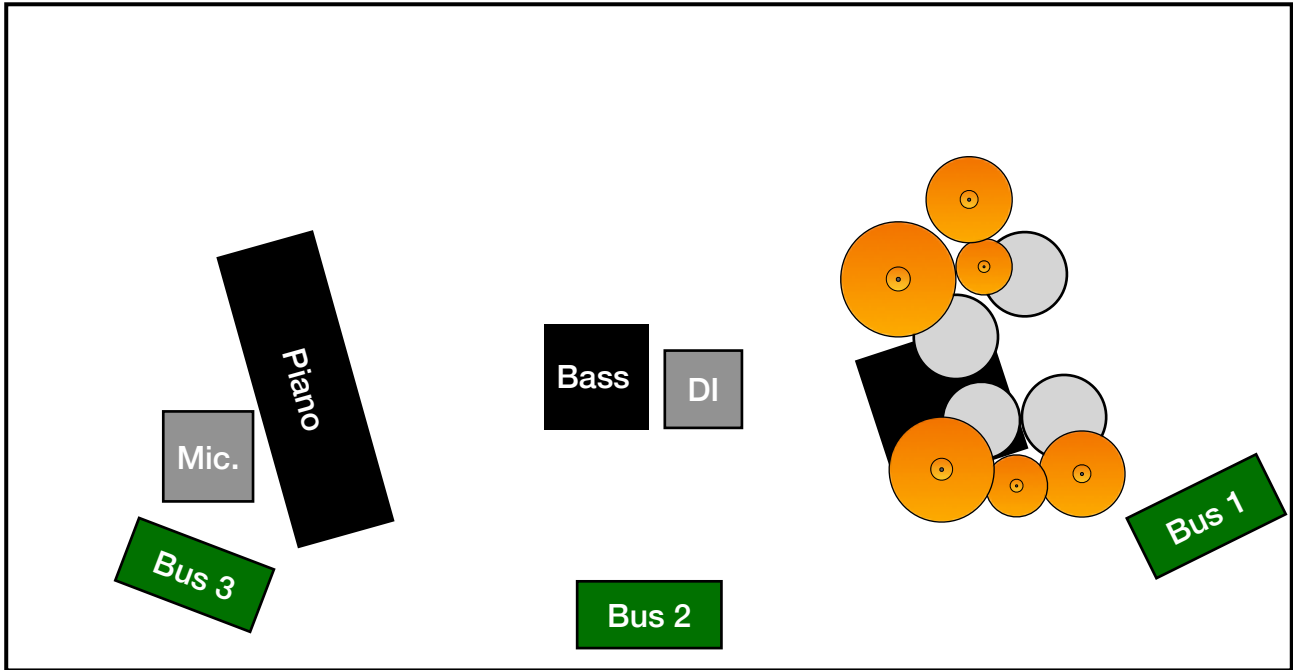

LÉVINOQUE

Stagerider 2022

FRONT

Inputs	Outputs
1. Kick in	1. Monitor Drum
2. Kick on	2. Monitor Bass
3. Snare	3. Monitor Piano
4. HiHat	
5. Tom 1	
6. Tom 2	
7. Tom 3	
8. OVH L	
9. OVH R	
10. Bass DI	
11. Piano L	
12. Piano R	
13. Talk Mic.	